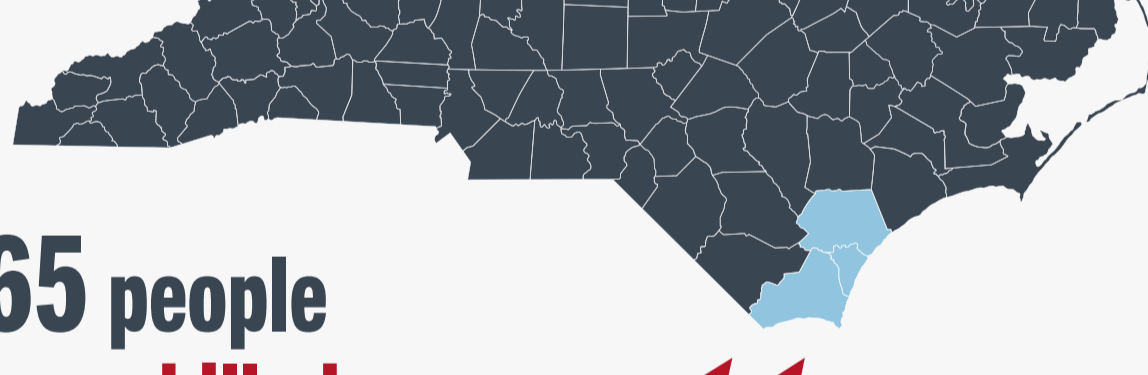

CAR ACCIDENTS

THE INFOGRAPHIC

North Carolina ranks among the nation's top five deadliest states for drivers

1,396 PEOPLE DIED in North Carolina traffic accidents in 2017

That is an average of **3.8** people per day

or more than **one person** every **7 HOURS**

Only **CALIFORNIA, TEXAS, FLORIDA, AND GEORGIA** reported more fatal accidents in 2017 - and that's despite significantly higher state populations

127,964 people were **HURT** in North Carolina traffic accidents in 2017

That is **350** people **EVERY DAY**

That is **14** people **EVERY HOUR**

A closer look at accidents in the Wilmington, NC area

4,853 traffic accidents occurred in Wilmington, NC in 2017

That is an average of roughly

(Brunswick, New Hanover, and Pender Counties)

10,603 TRAFFIC ACCIDENTS occurred in 2017

4,499 people were **injured**

65 people were **killed**

What are southeast North Carolina's most dangerous roads for drivers?