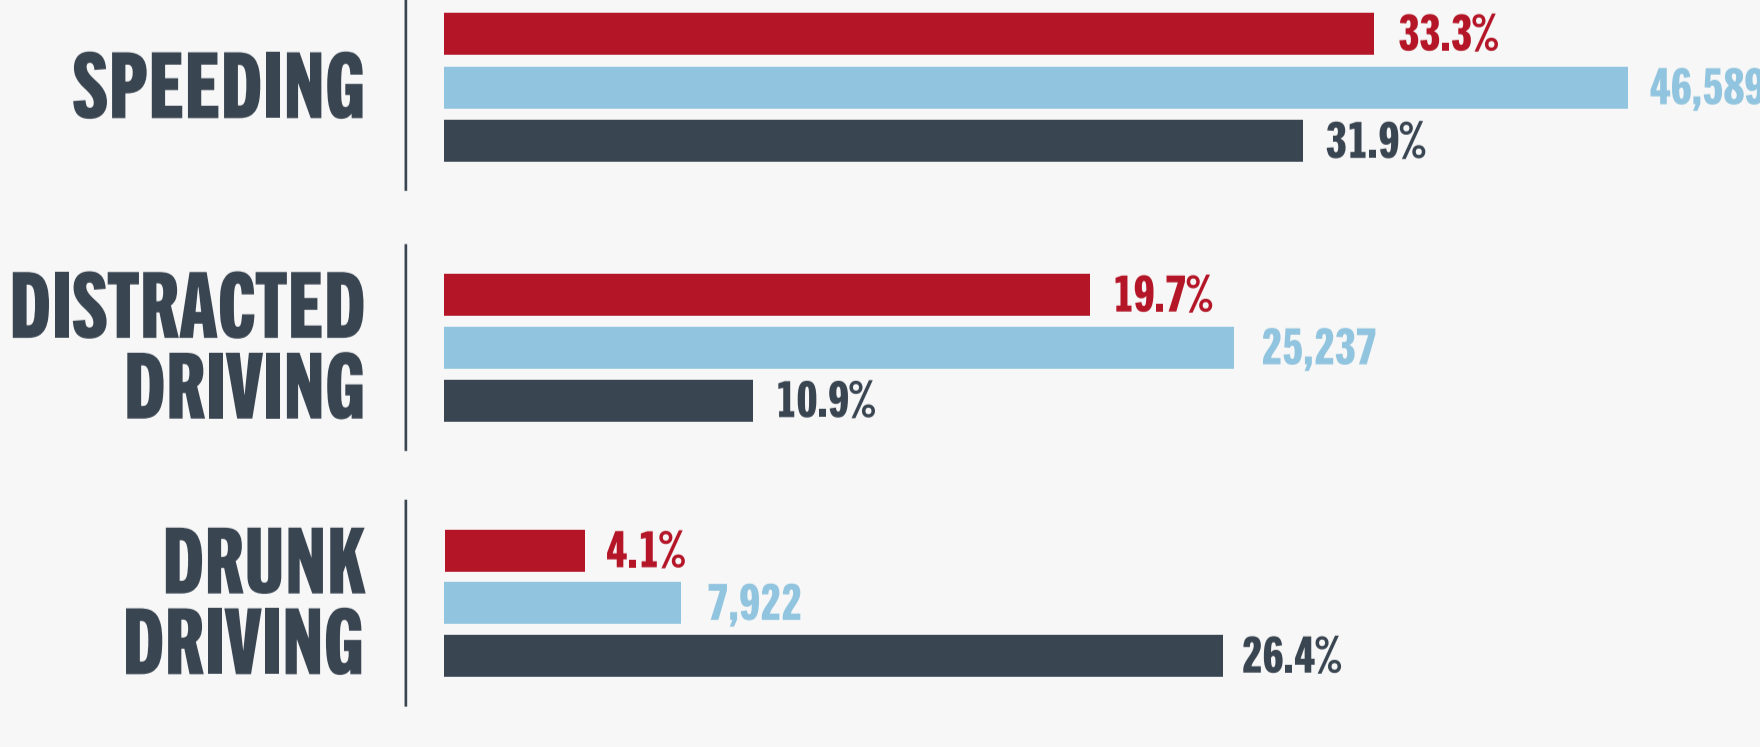

What are southeast North Carolina's most dangerous roads for drivers?

OCEAN HIGHWAY

(Route 17) in Brunswick County

ANDREW JACKSON HIGHWAY

(Route 76) in Wilmington, NC

CAROLINA BEACH ROAD

(Route 421) in Hanover County

INTERSTATE 40

in Pender County

What are the top causes of car accidents in North Carolina?