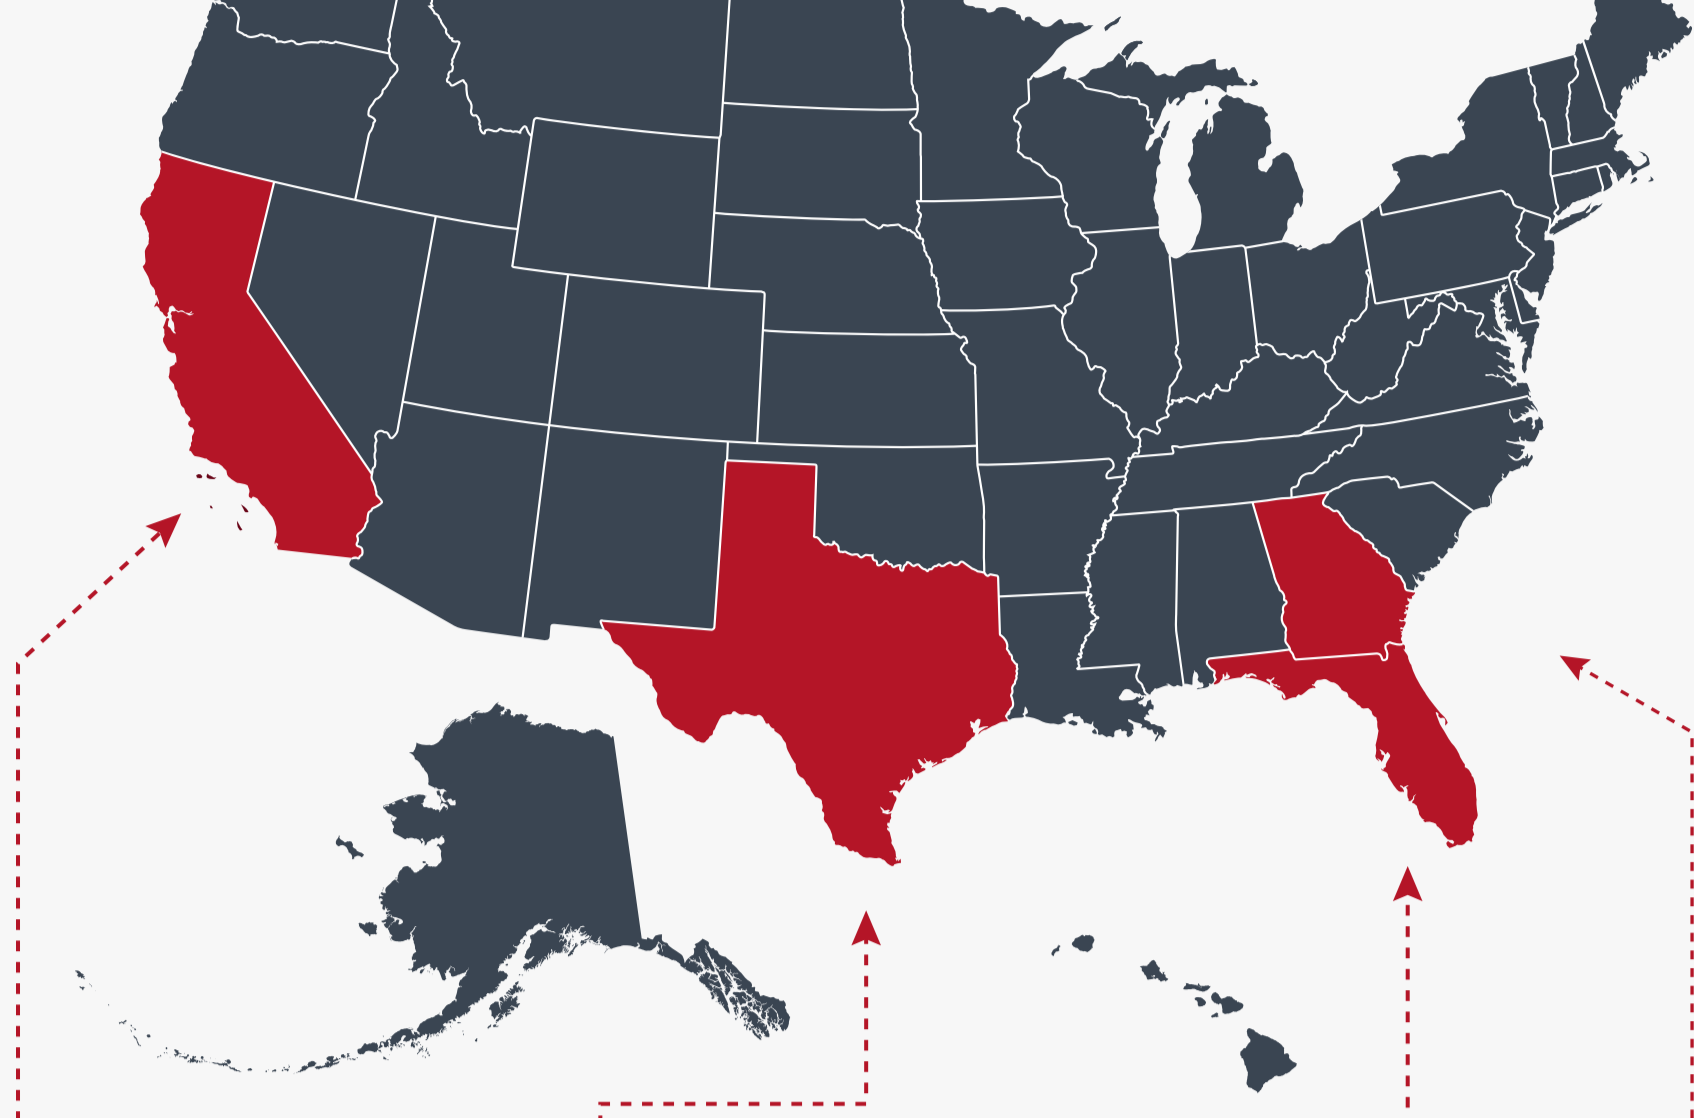

CAR ACCIDENTS

THE INFOGRAPHIC

North Carolina ranks among the nation's top five deadliest states for drivers

1,396 PEOPLE DIED in North Carolina traffic accidents in 2017

That is an average of **3.8** people per day

or more than **one person** every **7 HOURS**

Only **CALIFORNIA, TEXAS, FLORIDA, AND GEORGIA** reported more fatal accidents in 2017 - and that's despite significantly higher state populations

127,964 people were **HURT** in North Carolina traffic accidents in 2017

That is **350** people **EVERY DAY**

That is **14** people **EVERY HOUR**

A closer look at accidents in the Wilmington, NC area

4,853 traffic accidents occurred in Wilmington, NC in 2017

That is an average of roughly

(Brunswick, New Hanover, and Pender Counties)

10,603 TRAFFIC ACCIDENTS occurred in 2017

4,499 people were **injured**

65 people were **killed**

What are southeast North Carolina's most dangerous roads for drivers?